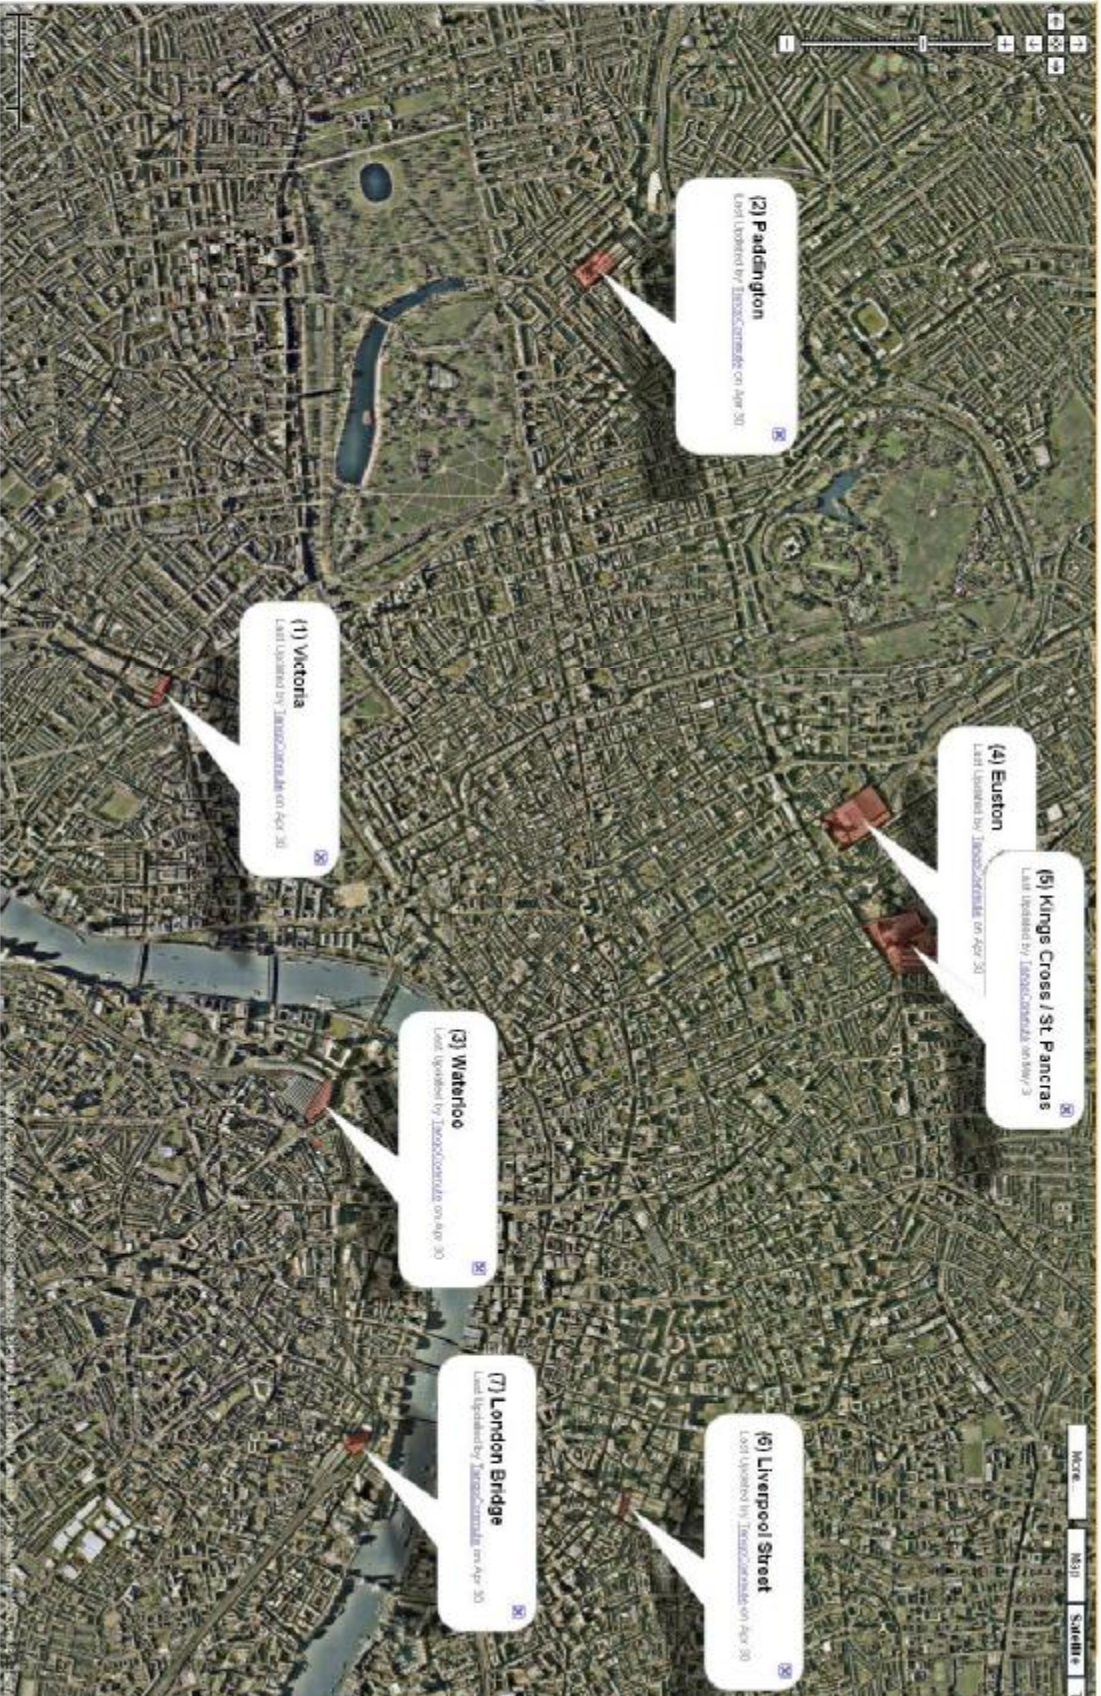

Create new map - Browse the directory

Created by me

TransportCommute08

Stations

Bridges

Collaborate

Stations

21 users - Public

Created on Apr 30 - Updated May 3

By TransportCommute

Rate this map - Write a comment!

(1) Victoria

(2) Paddington

(3) Waterloo

(4) Euston

(5) Kings Cross / St. Pancras

(6) Liverpool Street

(7) London Bridge

Create new page - Browse the directory

Created by me

Transport/Infrastructure

Stations

Bridges

Catégorie

Bridges

57 items - Public
Created on Apr 30 - Updated May 3

By TransportCovers

Edit this page - Write a comment

- (1) Westminster
- (2) Charing Cross
- (3) Waterloo
- (4) Blackfriars
- (5) Southwark
- (6) London
- (7) Tower